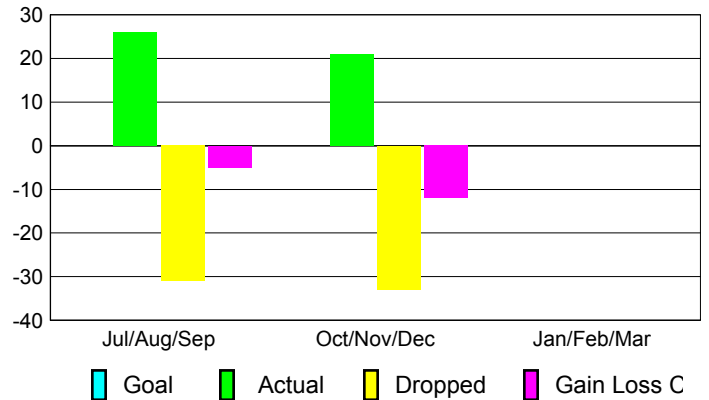

2012-2013 GMT Reports for District (or Undistricted) **District 20 W**

GMT: **EDWARD J LECIUS**

Location: **NEW YORK**

GMT CA: **1**

CLUBS

Club Results
2012-2013

Clubs
2011-2012

Month	New Club Goal	Actual New Clubs	Actual Dropped Clubs	Gain/Loss of Clubs	Gain/Loss of Clubs
Jul/Aug/Sep	0	0	0	0	0
Oct/Nov/Dec	0	0	0	0	0
Jan/Feb/Mar	0	0	0	0	0
Totals	0	0	0	0	0

Club Results 2012-2013

Goal, New, Dropped, Gain/Loss

Comparison of Club Gain/Loss

Current Year Compared to the Previous Year

YTD Status Quo Clubs 2012-2013

Status Quo Clubs Compared to Status Quo Members

MEMBERSHIP

Membership Results
2012-2013

Membership
2011-2012

Month	Net Memb Goal	Actual New Memb	Actual Dropped Memb	Gain/Loss of Memb	Gain/Loss of Memb
Jul/Aug/Sep	0	26	-31	-5	-13
Oct/Nov/Dec	0	21	-33	-12	-9
Jan/Feb/Mar	0	0	0	0	-15
Totals	0	47	-64	-17	-37

Membership Results 2012-2013

Goal, New, Dropped, Gain/Loss

Comparison of Membership Gain/Loss

Current Year Compared to the Previous Year

Gender Comparison 2012-2013

Jul/Aug/Sep

Oct/Nov/Dec

Jan/Feb/Mar