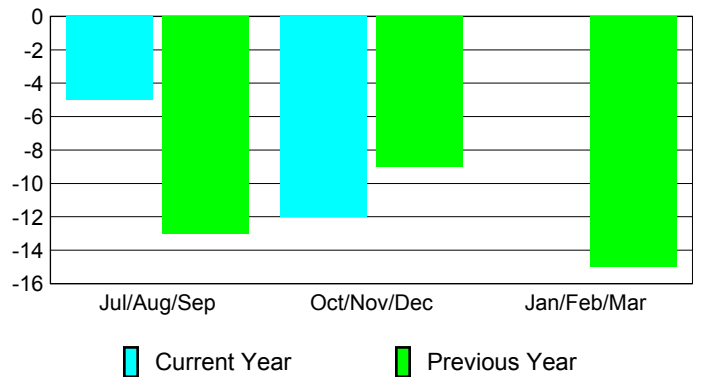

Membership Results
2012-2013

Membership
2011-2012

Month	Net Memb Goal	Actual New Memb	Actual Dropped Memb	Gain/Loss of Memb	Gain/Loss of Memb
Jul/Aug/Sep	0	26	-31	-5	-13
Oct/Nov/Dec	0	21	-33	-12	-9
Jan/Feb/Mar	0	0	0	0	-15
Totals	0	47	-64	-17	-37

Membership Results 2012-2013

Goal, New, Dropped, Gain/Loss

Comparison of Membership Gain/Loss

Current Year Compared to the Previous Year

Gender Comparison 2012-2013

Jul/Aug/Sep

Oct/Nov/Dec

Jan/Feb/Mar